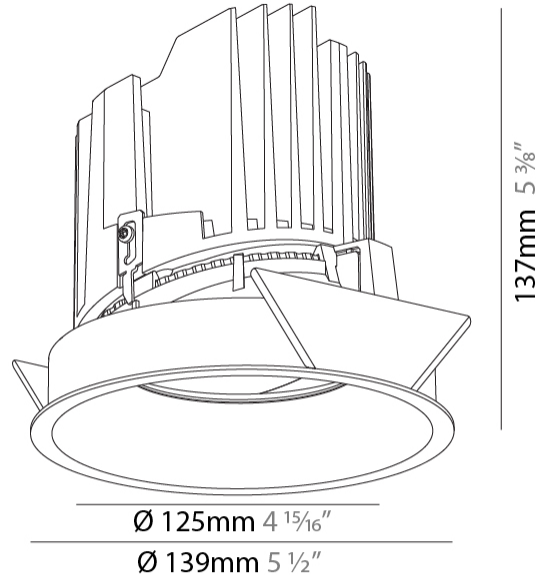

GENERAL

Series: Bioniq
 Subseries: Bioniq Round Semi Adjustable
 Brand: Prolicht
 Division: Architectural
 Mounting Type: Recessed
 Mounting Location: Ceiling
 Subcategory: Downlight

PHYSICAL

Shape: Round
 Diameter (mm): 139
 Diameter (in): 5 1/2
 Height (mm): 137
 Height (in): 5 3/8
 Ceiling Thickness (mm): 10 / 12.5 / 15
 Ceiling Thickness (in): 3/8 or 1/2 or 9/16
 Min. Recessing Depth (mm): 150
 Min. Recessing Depth (in): 5 7/8
 Light Distribution: Adjustable / Downlight
 Weight (kg): 0.814
 Weight (lbs): 1.79
 Fixture Finish: SSR / BKV / CWI / CRY / HAB / UFT / ITA / RUA / FTG / MYG / LOD / PUS / FRO / FUP / KIA / POP / BLS / SPG / MEY / GOH / GUM / CHC / COM / ABZ / JAG / OBR / MOS / ROR
 Fixture Material: Aluminum Die Cast
 Cut-out Measurements: 130mm / 5 1/8"

LED

Number of LEDs: 1
 Color Temperature (°K): 2700 / 3000 / 3500 / 4000
 Max. Delivered Lumen (lm): 870 / 970 / 1039 / 1060
 Nominal Lumen (lm): 960 / 1070 / 1156 / 1180
 CRI: >90 CRI
 Efficiency (%): 90.5
 Lamp Life (hrs): 50000

OPTICAL

Reflector°: 10
 Adjustability: Rotational 355°; Tilt 10°

RATINGS AND CERTIFICATIONS

Certified By: Certified for North American Standards
 IP rating: IP20

	130mm 5 1/8"	150mm 5 7/8"	10 15mm 3/8" 9/16"	10°	355°	